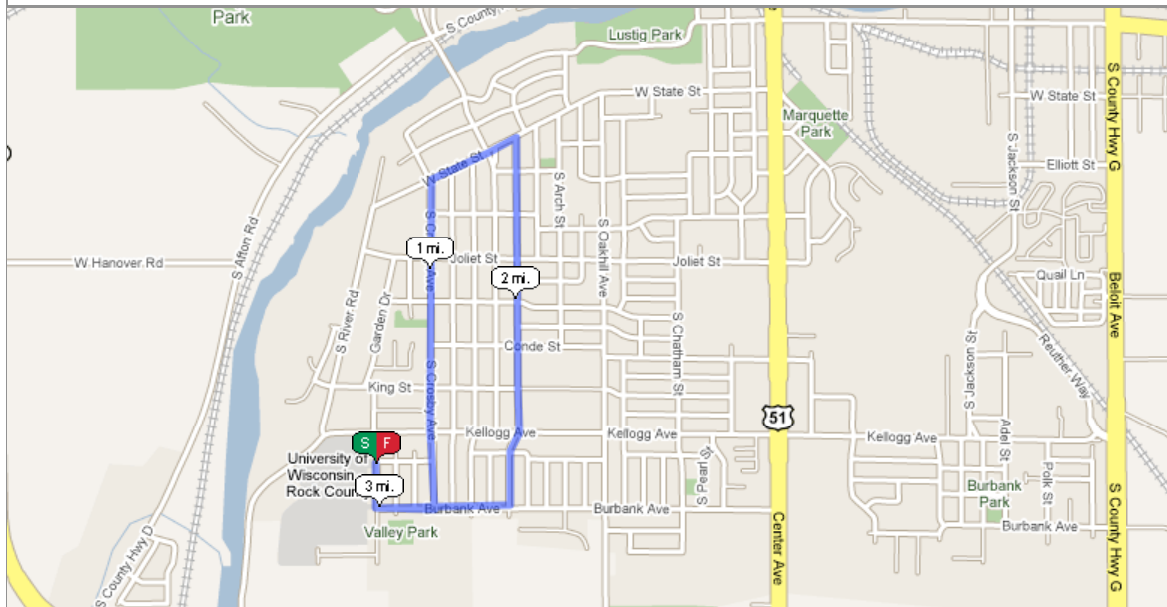

### View Route

**Name:** Uwrc 3  
**Rating:** unrated  
**Distance:** 3.12 miles / 5.03 km  
**Location:** Start: Uwrc  
 Stephen Schmid - Janesville, WI, US  
**Attributes:** loop, mostly flat, roads  
**Description:**

### Elevation Profile

**Total climb:** 15 feet / 4 m

**Total elevation change:** 29 feet / 9 m

*Added by Schmid on 9/9/2008*

*DISCLAIMER: USATF and the author of this route make no warranties as to the conditions, safety, distance accuracy, or suitability for running of this route. Run at your own risk!*