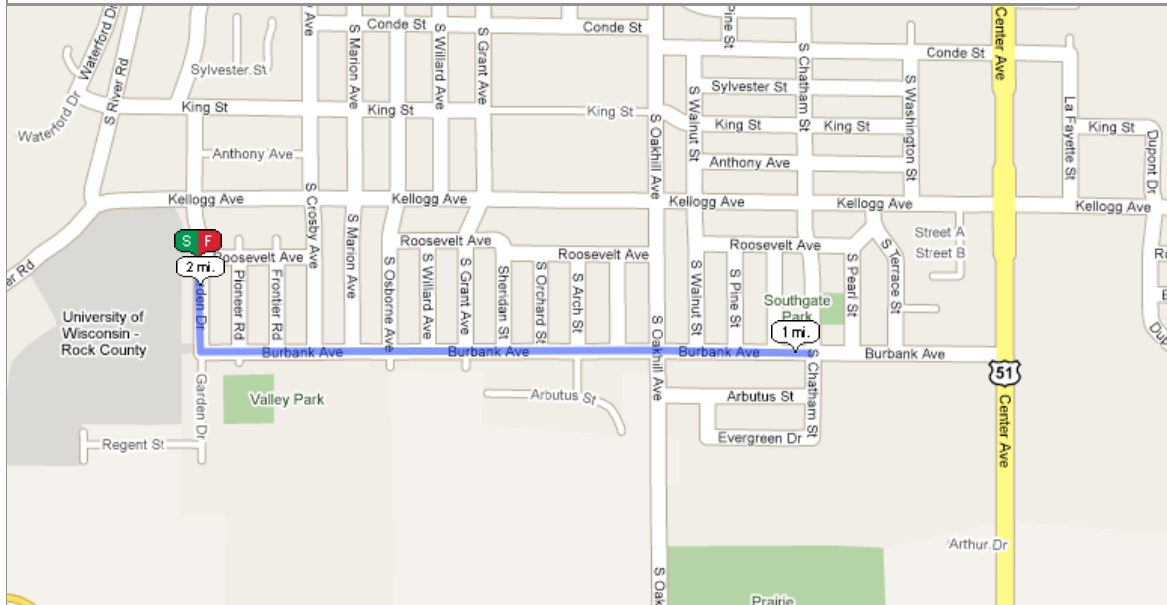

View Route

Name: UWRC 2 mile
Rating: unrated
Distance: 2.04 miles / 3.28 km
Location: Start: Uwrc
 Stephen Schmid - Janesville, WI, US
Attributes: out & back, all flat, roads
Description:

Elevation Profile

Total climb: 0 feet / 0 m

Total elevation change: 0 feet / 0 m

Added by Schmid on 9/9/2008

DISCLAIMER: USATF and the author of this route make no warranties as to the conditions, safety, distance accuracy, or suitability for running of this route. Run at your own risk!